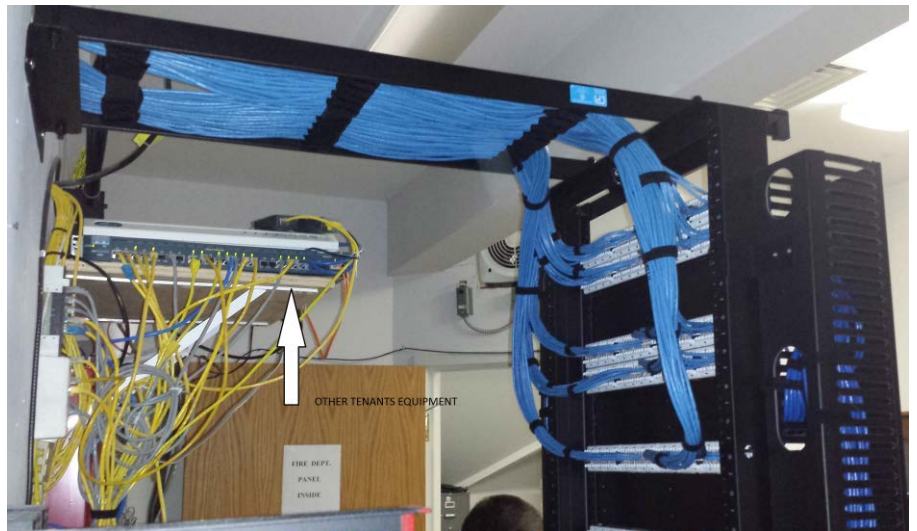

BROADBAND | VOIP | MANAGED IT | NETWORK CABLING | WiFi

800.444.8095

Leading The Pack

WOLF
TECHNOLOGY GROUP

Server Room Cleanups Network Cabling

*Increase Network Performance
& Ease of Management*

Proper installation and testing to TIA/EIA standards makes a BIG difference!